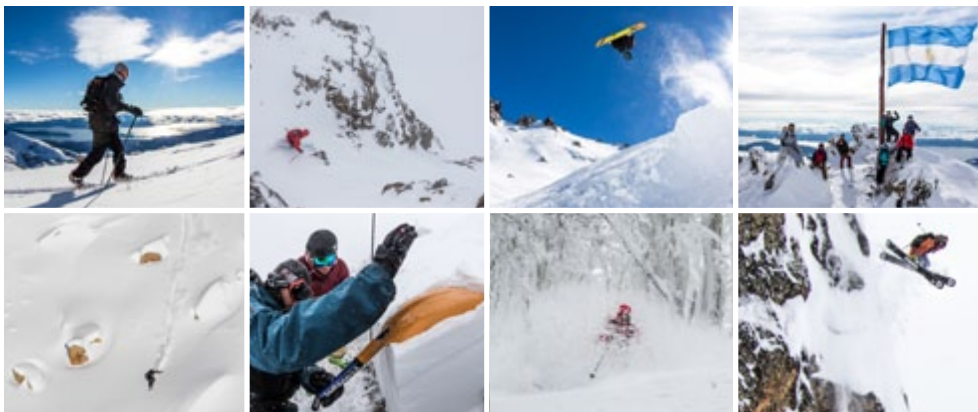

TEAMS AND ATHLETES

ARGENTINA
2017

1.800.851.4660
sassglobaltravel.com/argentina

SASS Argentina is a full service, big-mountain, backcountry skiing and snowboarding camp for all ages. We take advantage of the winter season in the Southern Hemisphere to crush pow and hit natural features while others are sitting in air conditioning or sweating it out on a glacier.

We take over an entire hotel compound right at the base of Catedral Alta Patagonia, South America's largest resort. Every morning your team has the ability to choose how they want to spend their day on the mountain. Our guide staff will work with your coach to create a program that helps each athlete accomplish his or her goals.

This experience is the perfect opportunity for teams and individual athletes looking to push into the terrain they have always fantasized about. Come down with us and take advantage of the full-on winter conditions and utilize the big mountain playground that is SASS Argentina.

DAILY OPTIONS INCLUDE

- bootpack the ridge to Laguna
- tour off the backside
- AIARE Level I course*
- beacon drills
- jump build clinic
- open pow bowls
- perfectly spaced tree laps
- overnight hut trip*
- line selection practice
- couloirs between granite spires
- split-board clinic
- short skinning mission
- cliff dropping session
- avalanche scenario practice
- photo package shoot*
- park day
- pillow popping the playground
- learn new tricks into pow